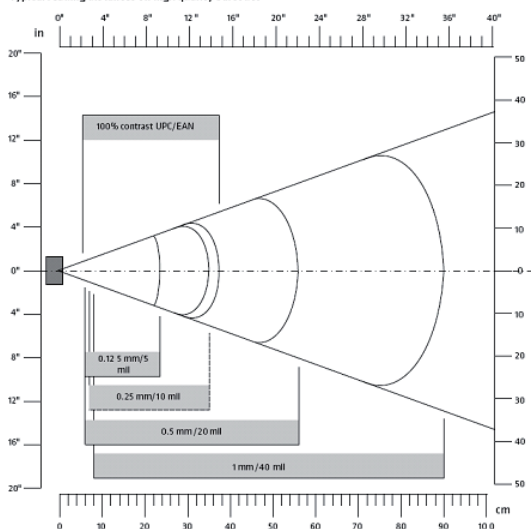

Plug & Scan RS232, Plug & Scan USB
Standard Dongle

RADIO RANGE

Class 1: up to 100 meters (330 ft)

USER INTERFACE

Buzzer 77 dB(A)
LED Tricolour (Red, Green, Blue)
Vibrator Yes

USING MODES

Real Time
No Data Loss mode with buffer:
10,000 UPC codes

READING MODES

Contact
Laser Beam ON via Bluetooth
Autoscan ("No Duplicate Scan" mode option)
Movement detection

PHYSICAL

Length 2.1 in (55 mm)
Width 1.7 in (45 mm)
Height 1 in (26 mm)
Weight 1,6 oz (46g) (Scanner only)
+ 0.63 oz (18g) (Wrist strap)

ENVIRONMENT

Operating temperature 0°F - +122°F (0°C - +50°C)
Storage temperature +14°F - +140°F (-10°C - +60°C)
Humidity 15 - 95%
Shock 10 drops onto concrete (5 ft - 1.50 meters)
Sealing IP54
Electrostatic discharge 8 kV air discharge and
4 kV of contact discharge

ENERGY

Battery Li-ion
Capacity 680 mAh
Charging time 4 hours for a full charge
Battery autonomy over 9,000 scans

CRADLE

Power supply 4,5V - 5,5 Volts
Voltage 265 mA to 5V

REGULATOR

CE, FCC part 15, Bluetooth

DECODING CAPACITIES

Supported symbologies

Code 2 of 5 (standard et étendue), Matrix 2 of 5
ATA Code 2 of 5, Codabar/ Monarch, Code 128
Code 39, Code 93, UPC-A, UPC-E,
EAN 8/EAN 13, JAN 8/JAN13, ISBN, MSI, Plessey
GS1-128 (UCC/EAN-128)

SCAN ENGINE

Reference EV15 (Intermec)
Reading technology CMOS
Reading distance 4 to 31 in (10 to 80 cm)
(see decoding area)

Scan rate 200 scans/ sec
Scan angle 40°

BSW-L

BSW-LA

LIGHT

0 to 100 000 lux

4844 to 107640 lux

EV15 Reading Distances

BSW-L