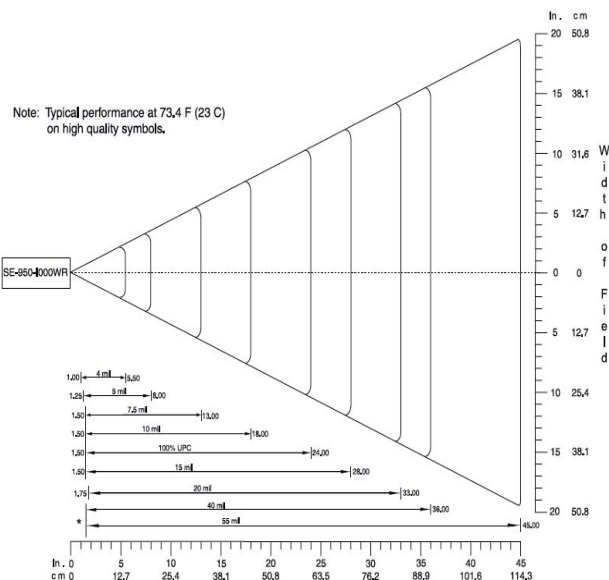

BSW-LA

Content

- 1 Baracoda ScanWear scanner
- 1 Charger
- 1 CD of software documentation

Available Accessories

©Baracoda™, October 2007. All specifications are subject to change without notice.